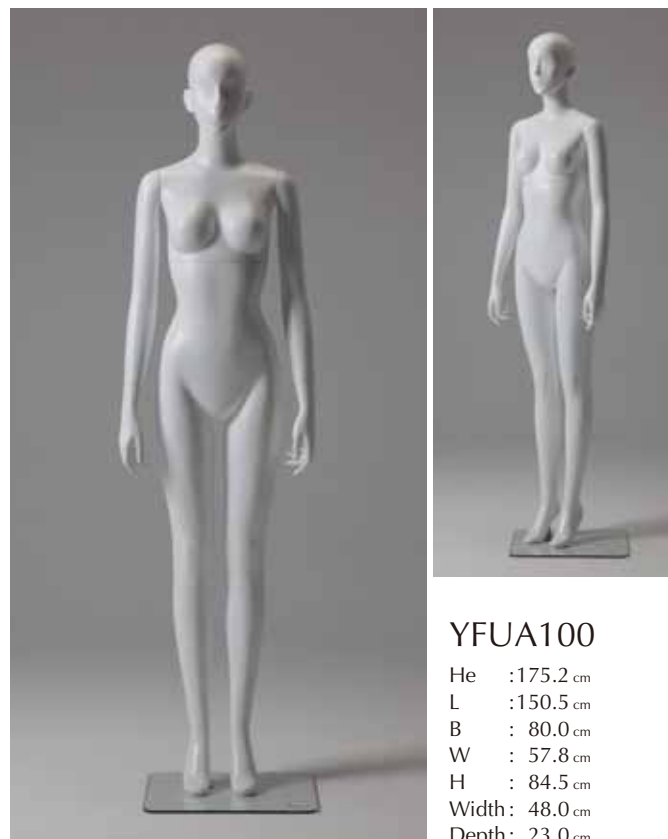

STYLE YFUA100~108
 ★単体写真は実物の約1/20と約30/11になっています。

YFUA100
 He :175.2 cm
 L :150.5 cm
 B : 80.0 cm
 W : 57.8 cm
 H : 84.5 cm
 Width: 48.0 cm
 Depth: 23.0 cm

YFUA101
 He :175.2 cm
 L :150.5 cm
 B : 80.0 cm
 W : 57.8 cm
 H : 84.5 cm
 Width: 69.0 cm
 Depth: 23.0 cm

YFUA102
 He :175.2 cm
 L :150.5 cm
 B : 80.0 cm
 W : 57.8 cm
 H : 84.5 cm
 Width: 63.0 cm
 Depth: 23.0 cm

YFUA103
 He :175.5 cm
 L :151.0 cm
 B : 80.0 cm
 W : 58.0 cm
 H : 84.5 cm
 Width: 56.0 cm
 Depth: 23.0 cm

YFUA104
 He :175.5 cm
 L :151.0 cm
 B : 80.0 cm
 W : 58.0 cm
 H : 84.5 cm
 Width: 76.0 cm
 Depth: 26.0 cm

YFUA105
 He :175.5 cm
 L :151.0 cm
 B : 80.0 cm
 W : 58.0 cm
 H : 84.5 cm
 Width: 62.0 cm
 Depth: 23.0 cm

YFUA106
 He :175.5 cm
 L :151.0 cm
 B : 80.0 cm
 W : 58.0 cm
 H : 84.5 cm
 Width:106.0 cm
 Depth: 32.0 cm

YFUA107
 He :131.0 cm
 L :107.3 cm
 B : 79.5 cm
 W : 61.0 cm
 H : 82.5 cm
 Width: 41.0 cm
 Depth: 55.0 cm