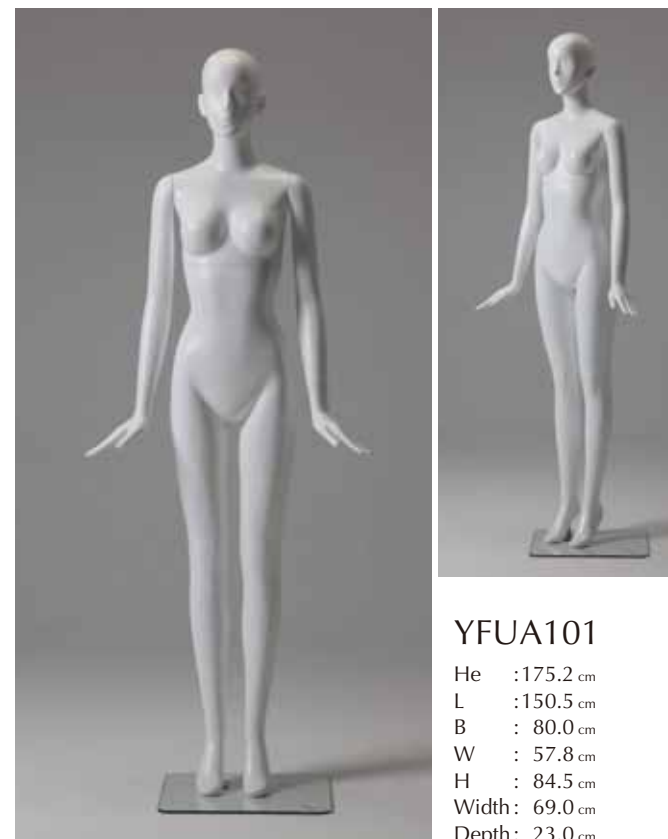

STYLE YFUA100~108
 ★単体写真は実物の約1/20と約30/11になっています。

YFUA100
 He :175.2 cm
 L :150.5 cm
 B : 80.0 cm
 W : 57.8 cm
 H : 84.5 cm
 Width: 48.0 cm
 Depth: 23.0 cm

YFUA101
 He :175.2 cm
 L :150.5 cm
 B : 80.0 cm
 W : 57.8 cm
 H : 84.5 cm
 Width: 69.0 cm
 Depth: 23.0 cm

YFUA102
 He :175.2 cm
 L :150.5 cm
 B : 80.0 cm
 W : 57.8 cm
 H : 84.5 cm
 Width: 63.0 cm
 Depth: 23.0 cm

YFUA103
 He :175.5 cm
 L :151.0 cm
 B : 80.0 cm
 W : 58.0 cm
 H : 84.5 cm
 Width: 56.0 cm
 Depth: 23.0 cm

YFUA104
 He :175.5 cm
 L :151.0 cm
 B : 80.0 cm
 W : 58.0 cm
 H : 84.5 cm
 Width: 76.0 cm
 Depth: 26.0 cm

YFUA105
 He :175.5 cm
 L :151.0 cm
 B : 80.0 cm
 W : 58.0 cm
 H : 84.5 cm
 Width: 62.0 cm
 Depth: 23.0 cm

YFUA106
 He :175.5 cm
 L :151.0 cm
 B : 80.0 cm
 W : 58.0 cm
 H : 84.5 cm
 Width:106.0 cm
 Depth: 32.0 cm

YFUA107
 He :131.0 cm
 L :107.3 cm
 B : 79.5 cm
 W : 61.0 cm
 H : 82.5 cm
 Width: 41.0 cm
 Depth: 55.0 cm