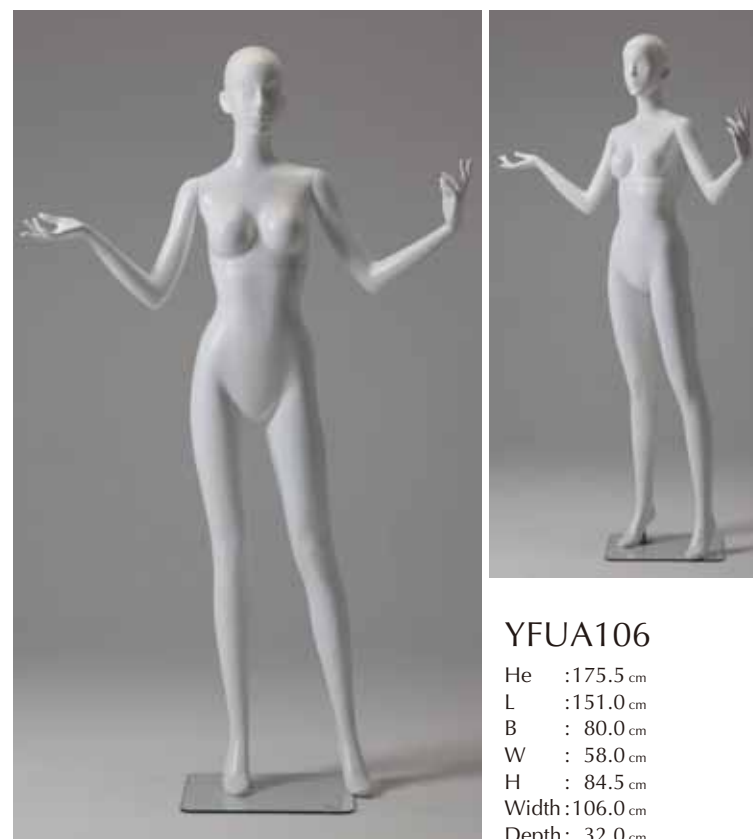

STYLE YFUA100~108
 ★単体写真は実物の約1/20と約30/11になっています。

YFUA100
 He :175.2 cm
 L :150.5 cm
 B : 80.0 cm
 W : 57.8 cm
 H : 84.5 cm
 Width: 48.0 cm
 Depth: 23.0 cm

YFUA101
 He :175.2 cm
 L :150.5 cm
 B : 80.0 cm
 W : 57.8 cm
 H : 84.5 cm
 Width: 69.0 cm
 Depth: 23.0 cm

YFUA102
 He :175.2 cm
 L :150.5 cm
 B : 80.0 cm
 W : 57.8 cm
 H : 84.5 cm
 Width: 63.0 cm
 Depth: 23.0 cm

YFUA103
 He :175.5 cm
 L :151.0 cm
 B : 80.0 cm
 W : 58.0 cm
 H : 84.5 cm
 Width: 56.0 cm
 Depth: 23.0 cm

YFUA104
 He :175.5 cm
 L :151.0 cm
 B : 80.0 cm
 W : 58.0 cm
 H : 84.5 cm
 Width: 76.0 cm
 Depth: 26.0 cm

YFUA105
 He :175.5 cm
 L :151.0 cm
 B : 80.0 cm
 W : 58.0 cm
 H : 84.5 cm
 Width: 62.0 cm
 Depth: 23.0 cm

YFUA106
 He :175.5 cm
 L :151.0 cm
 B : 80.0 cm
 W : 58.0 cm
 H : 84.5 cm
 Width:106.0 cm
 Depth: 32.0 cm

YFUA107
 He :131.0 cm
 L :107.3 cm
 B : 79.5 cm
 W : 61.0 cm
 H : 82.5 cm
 Width: 41.0 cm
 Depth: 55.0 cm